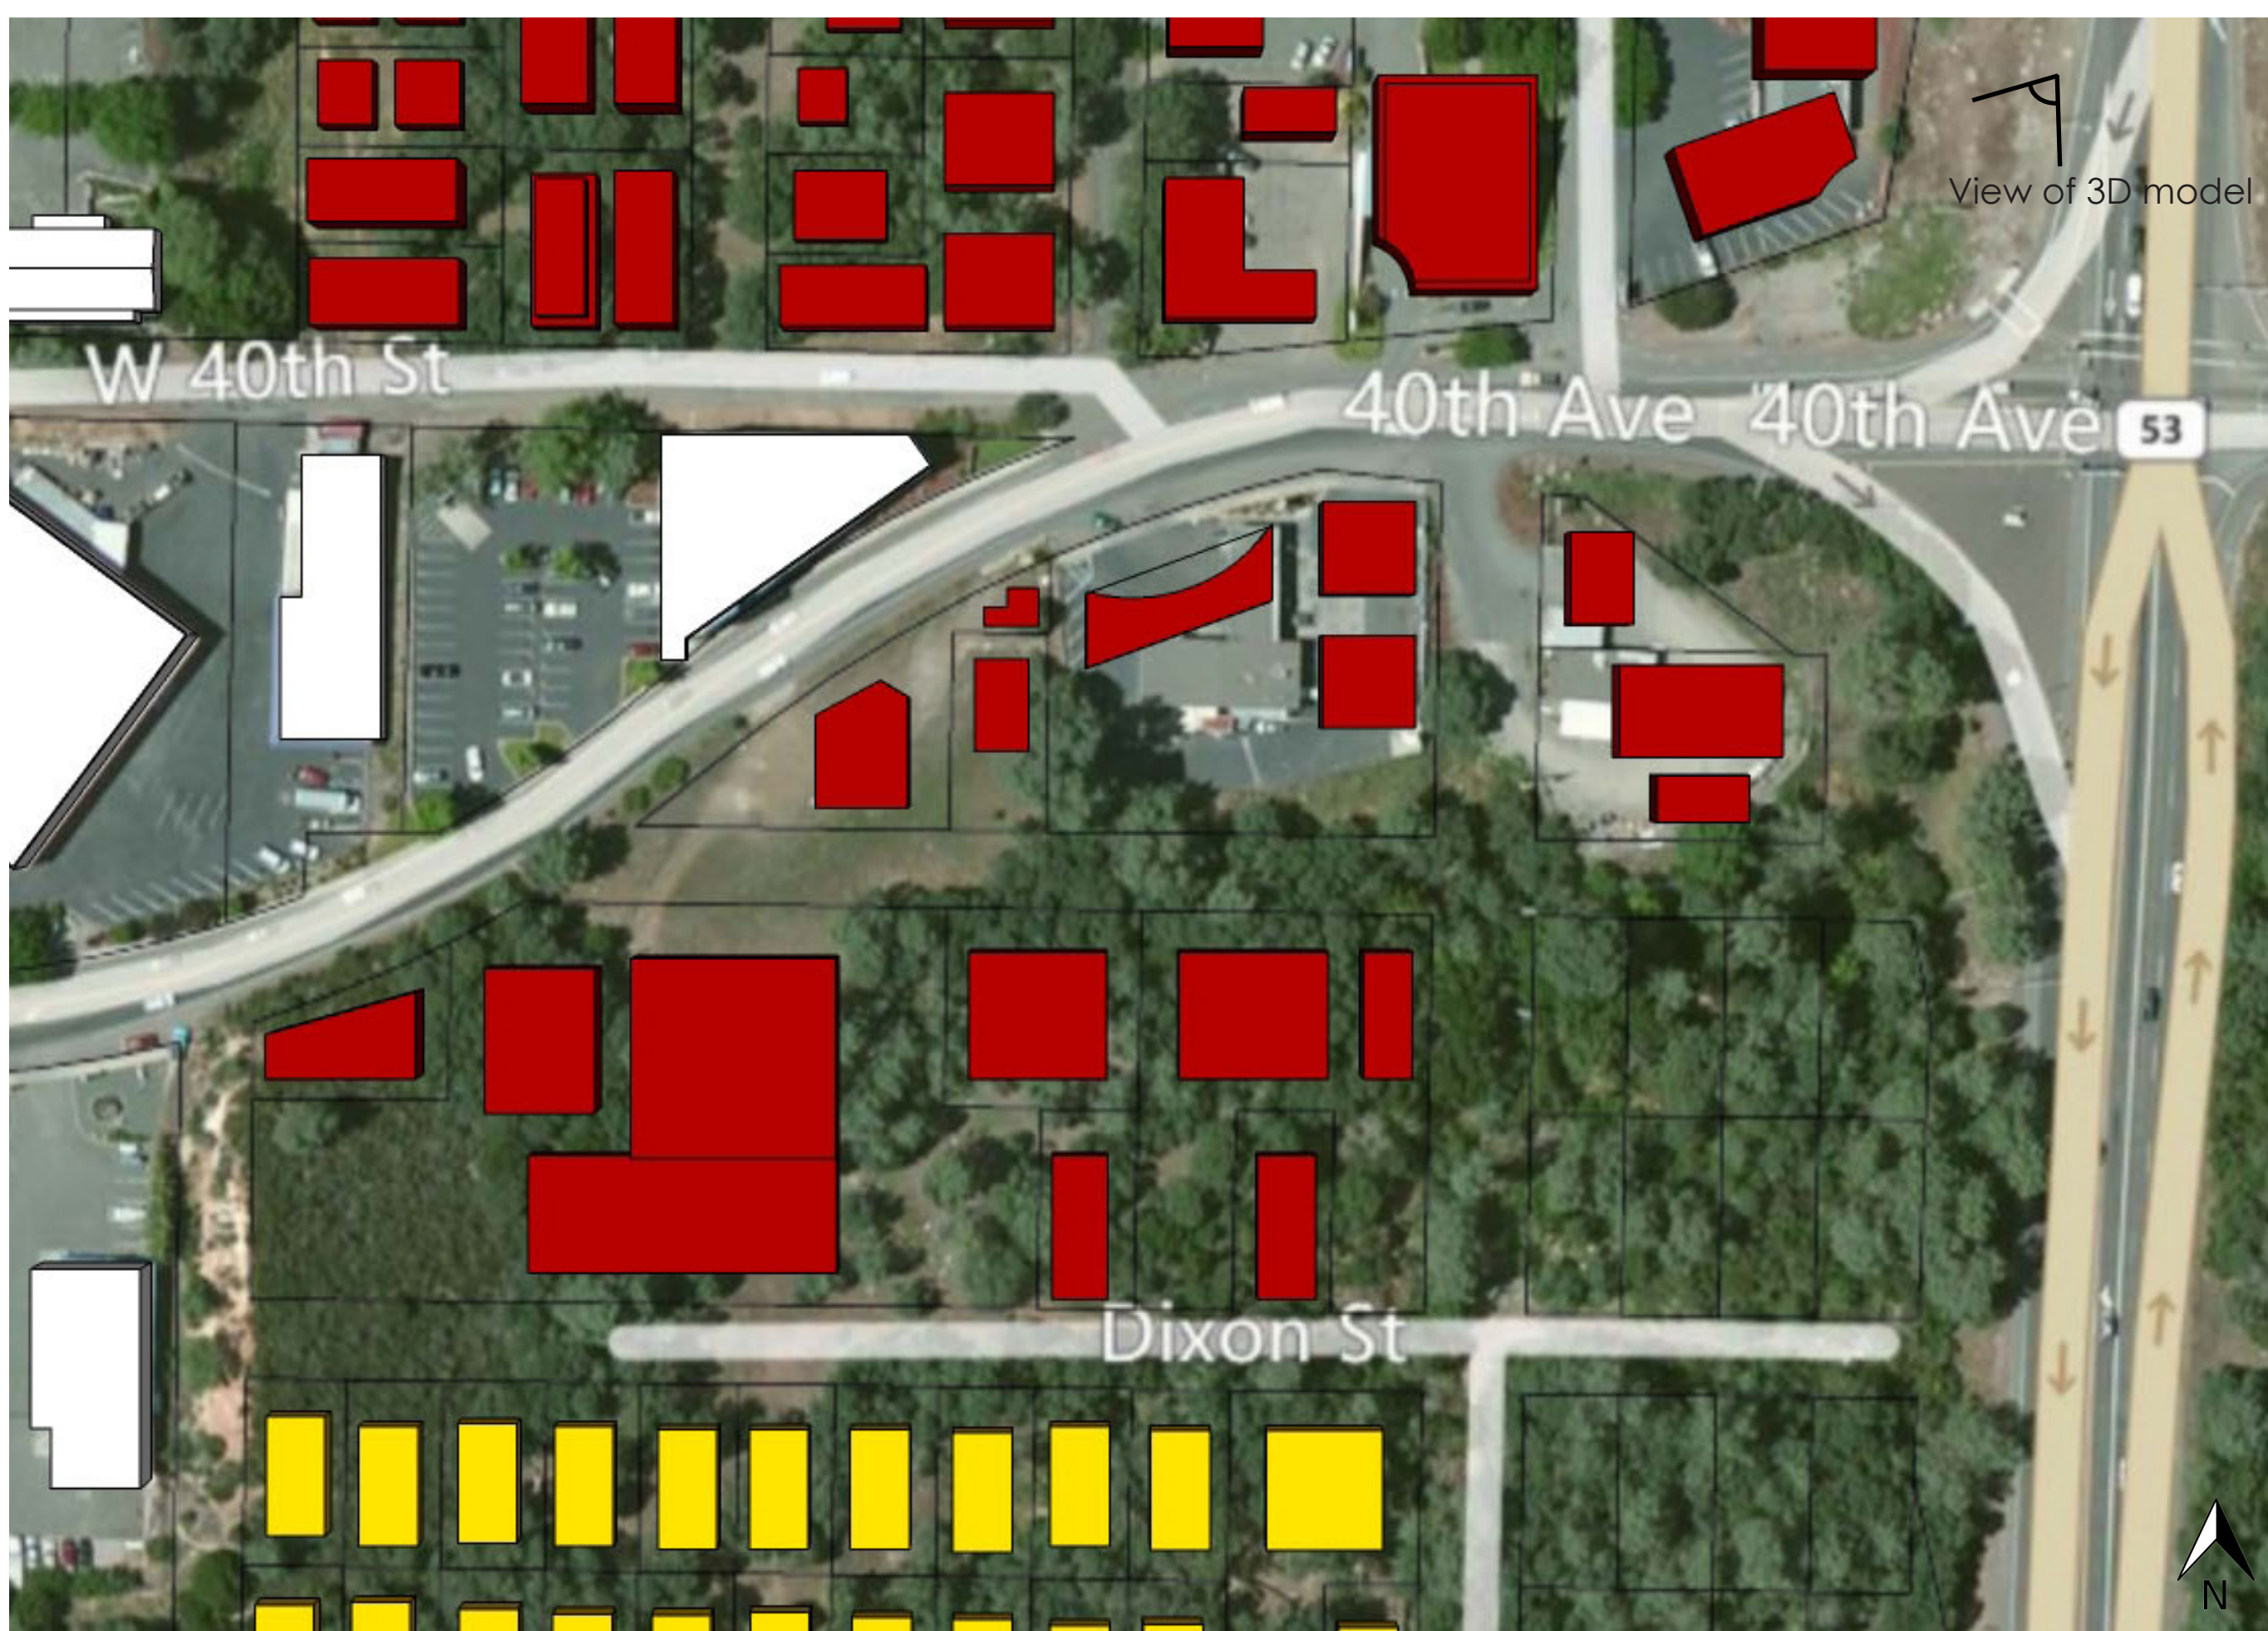

City of Clearlake PREFERRED SCENARIO

Key Area: Lakeshore Drive from Old 53 to Hwy 53

EXISTING

VISION

Key Features

- Gateway visitors' center
- Increased commercial activity that promotes Clearlake's unique identity
- Pedestrian friendliness