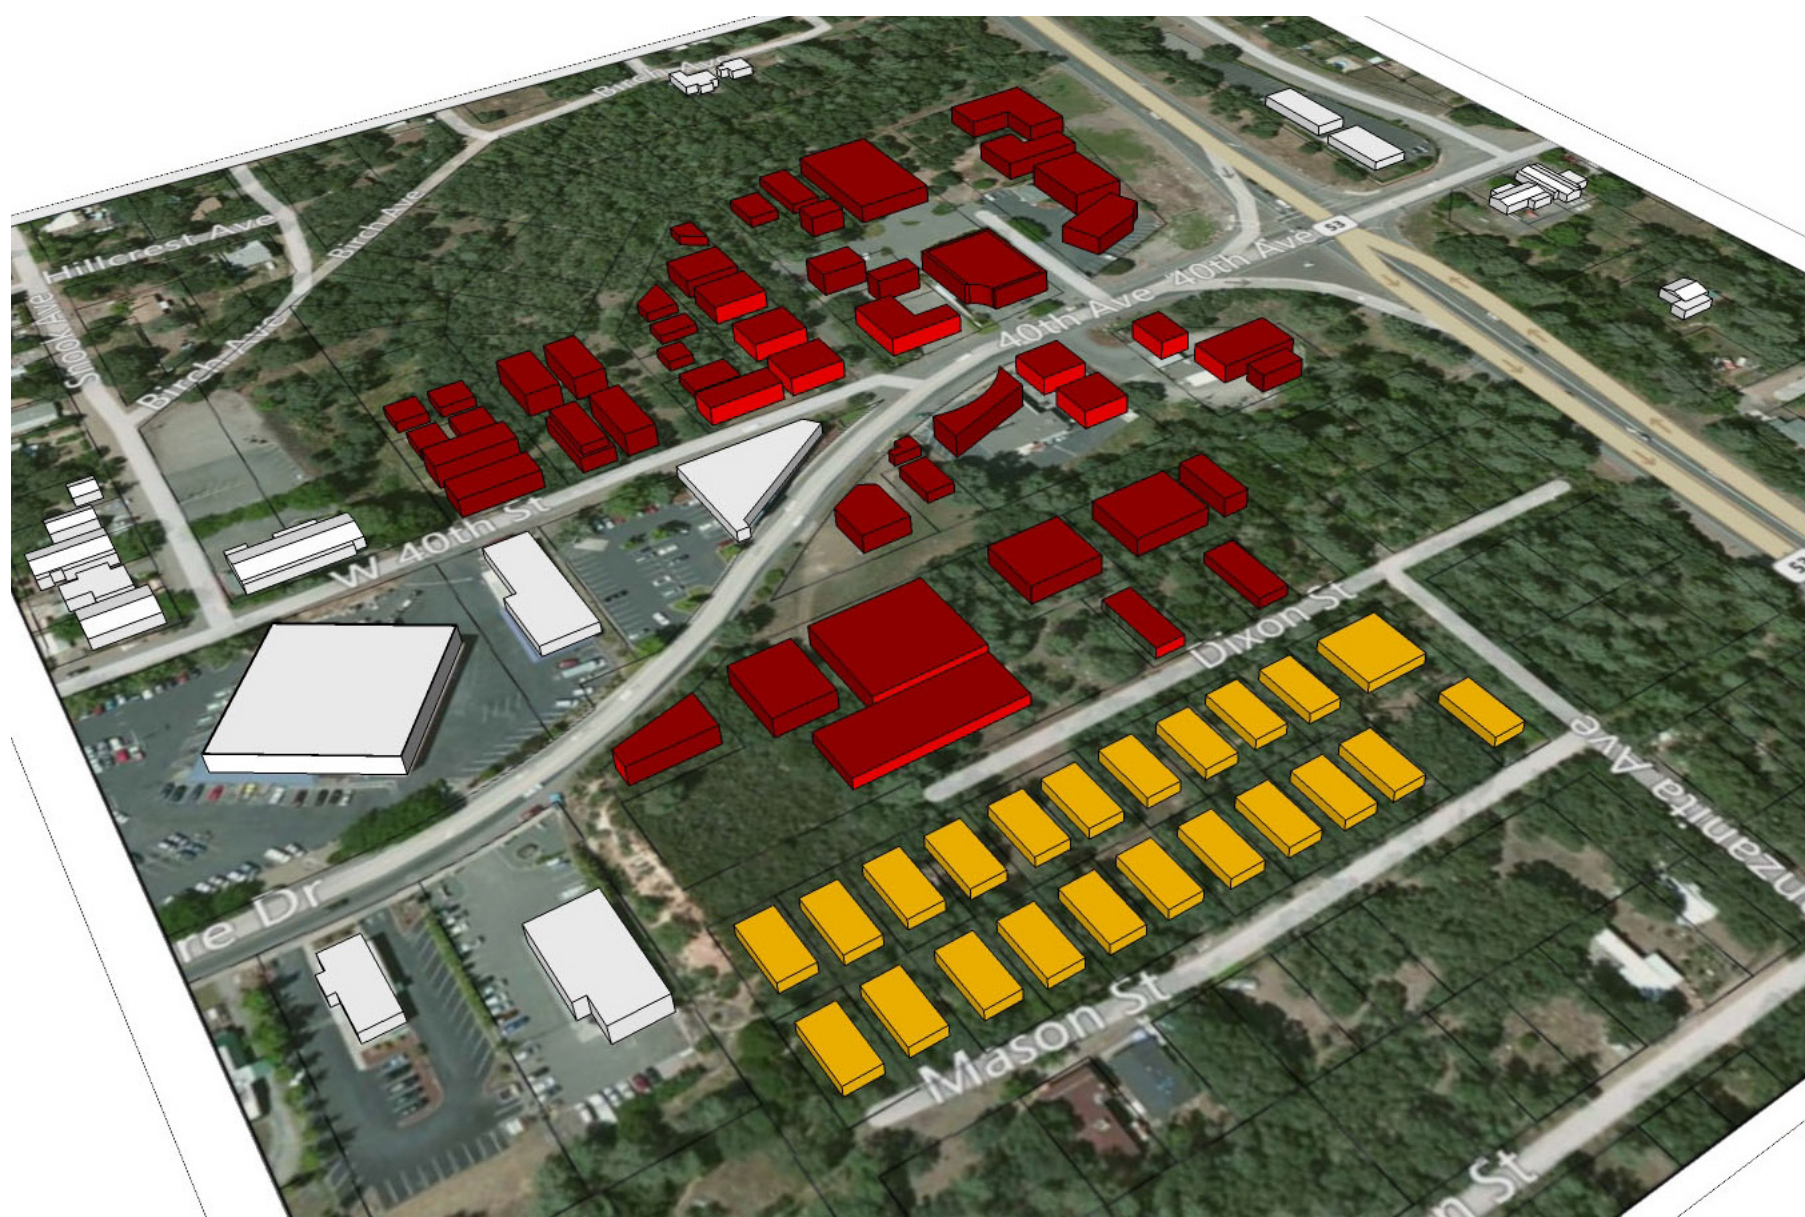

City of Clearlake PREFERRED SCENARIO

Key Area: Lakeshore Drive from Old 53 to Hwy 53

EXISTING

VISION

Key Features

- Gateway visitors' center
- Increased commercial activity that promotes Clearlake's unique identity
- Pedestrian friendliness